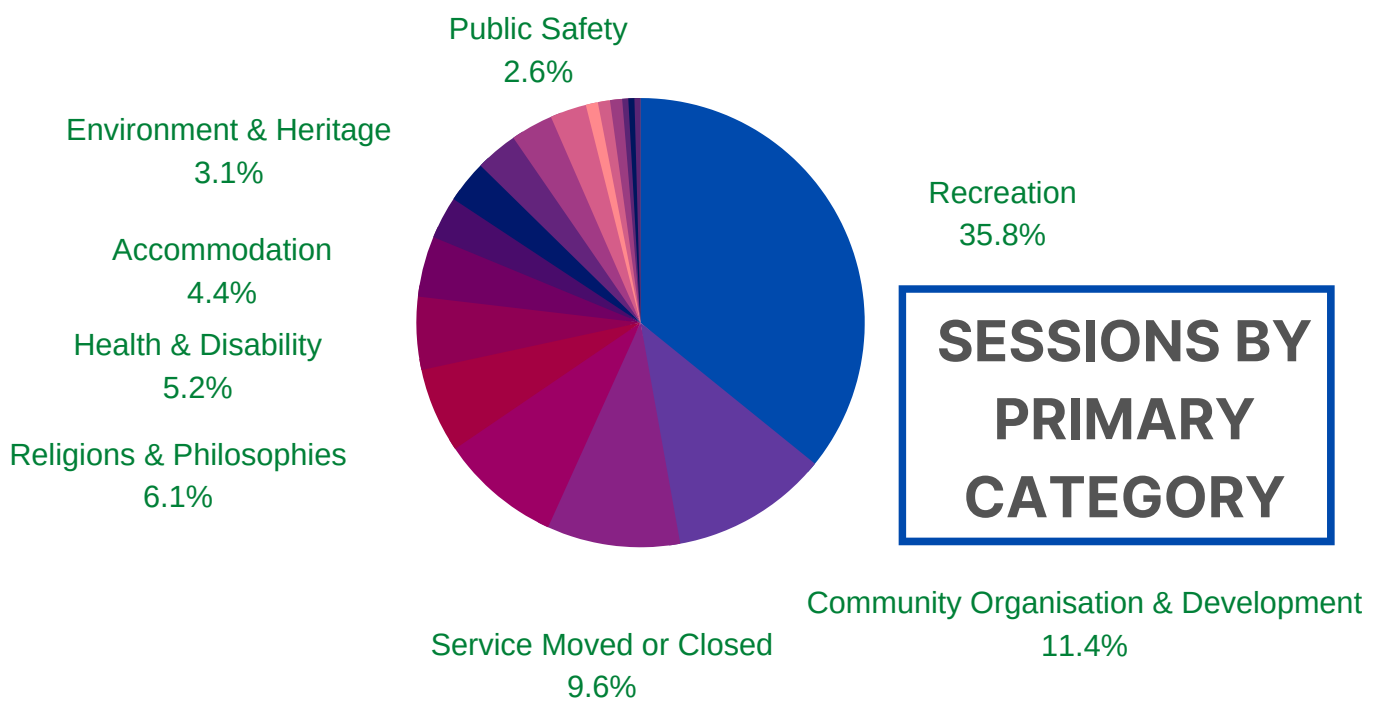

## WHAT ARE OUR COMMUNITY NEEDS?

2474 SESSIONS 1 JULY 2019 - 30 JUNE 2020

### TOP 25 LANDING PAGES

**SESSIONS BY  
PRIMARY  
CATEGORY**