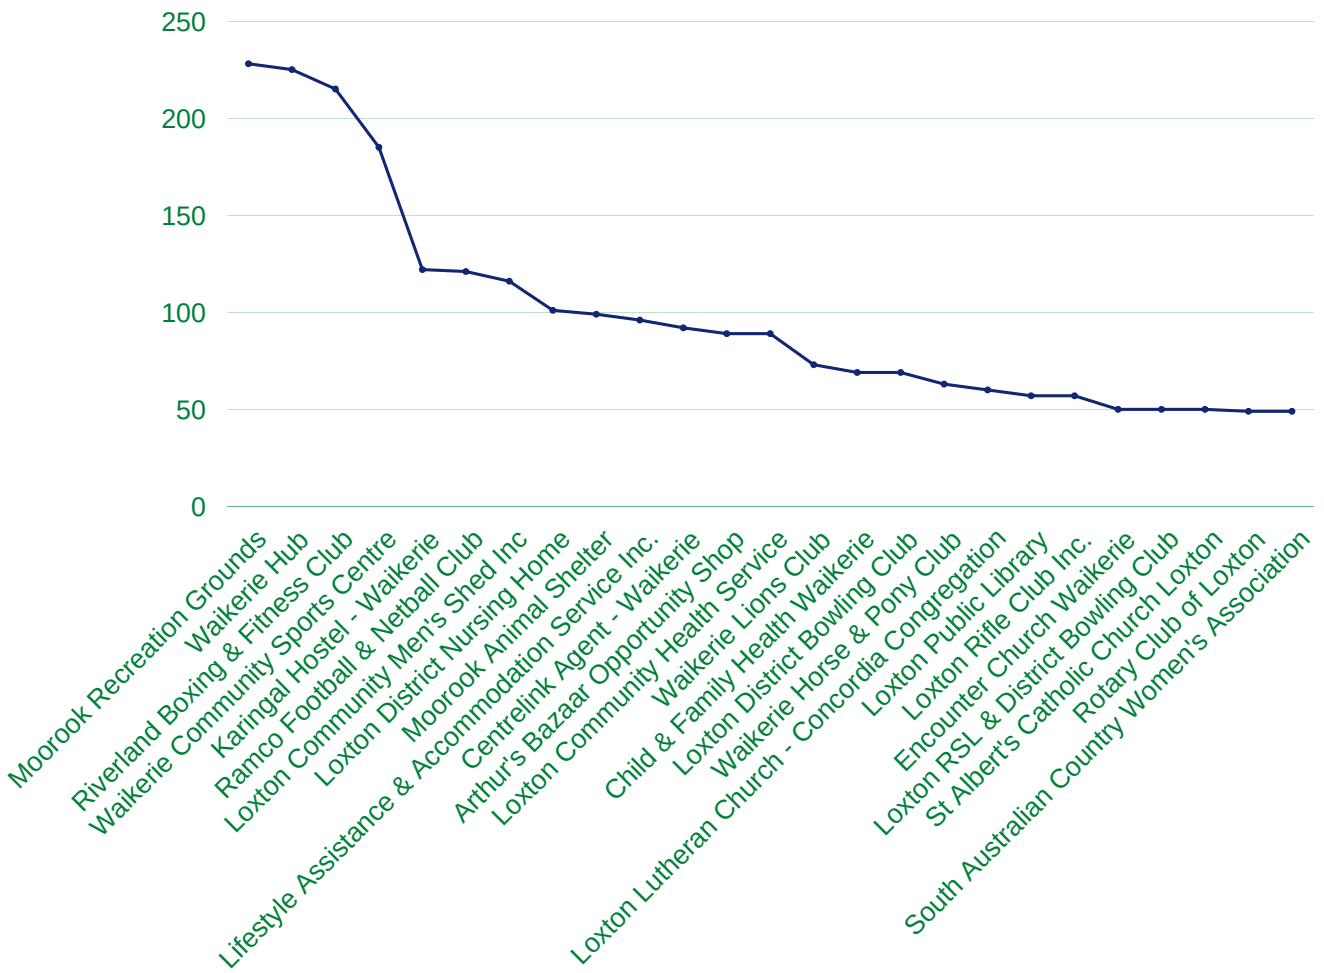

# LOXTON WAIKERIE DISTRICT

## WHAT ARE OUR COMMUNITY NEEDS?

2474 SESSIONS 1 JULY 2019 - 30 JUNE 2020

### TOP 25 LANDING PAGES

**SESSIONS BY  
PRIMARY  
CATEGORY**